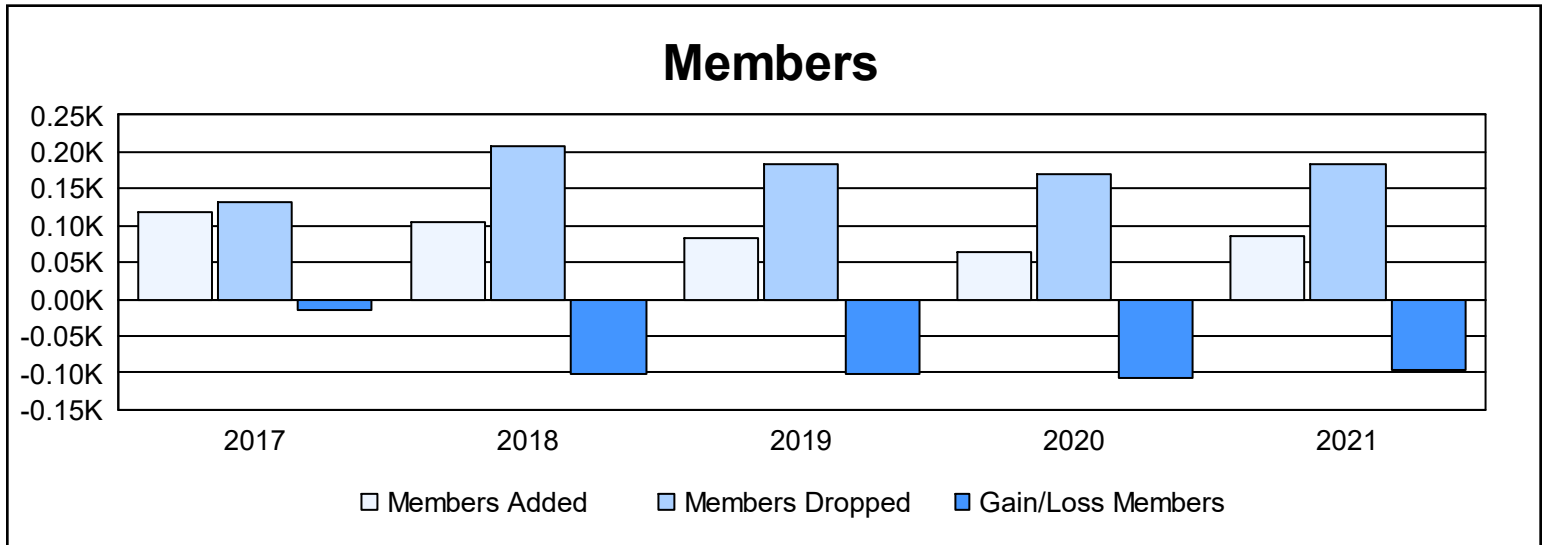

Year	New Clubs	Dropped Clubs	Gain/ Loss Clubs	New Members	Charter Members	Reinstate Members	Transfer Members	Total Member Added	Total Members Dropped	Gain/ Loss Members
2016-2017	0	2	-2	111	0	0	7	118	133	-15
2017-2018	1	0	1	65	23	1	17	106	208	-102
2018-2019	0	1	-1	72	0	4	6	82	184	-102
2019-2020	0	6	-6	47	1	1	14	63	169	-106
2020-2021	2	3	-1	40	43	2	2	87	184	-97
<b>Average</b>	<b>1</b>	<b>2</b>	<b>-2</b>	<b>67</b>	<b>13</b>	<b>2</b>	<b>9</b>	<b>91</b>	<b>176</b>	<b>-84</b>

### Membership Composition June 2021 Cumulative