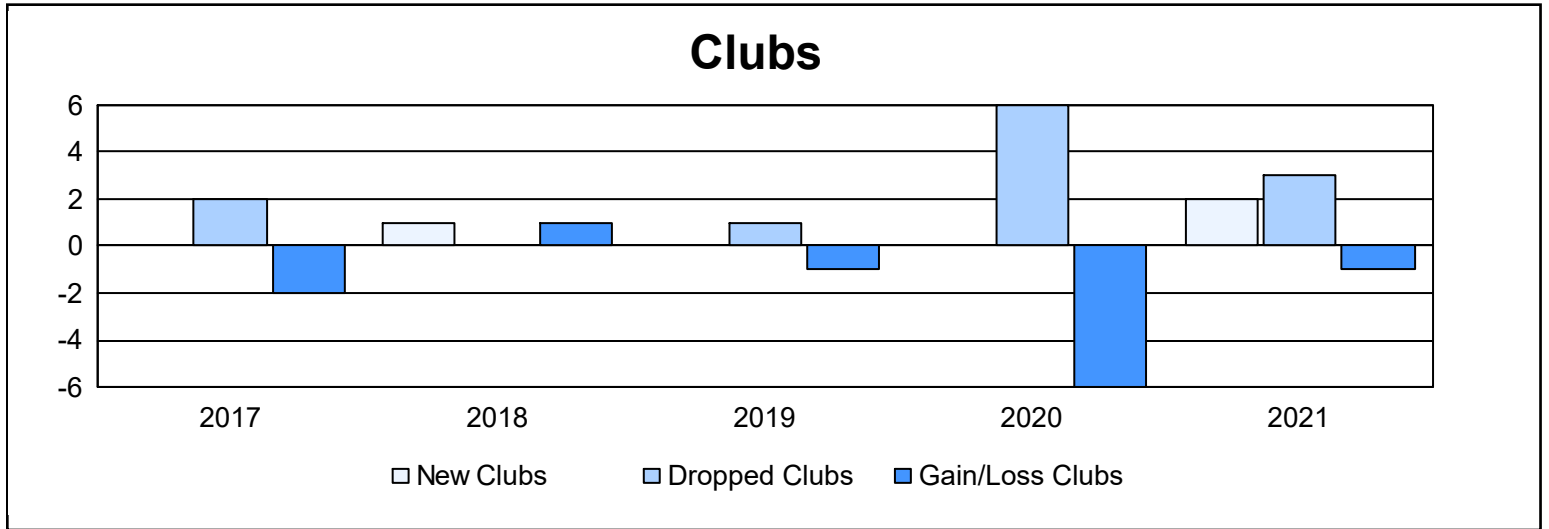

Year	New Clubs	Dropped Clubs	Gain/ Loss Clubs	New Members	Charter Members	Reinstate Members	Transfer Members	Total Member Added	Total Members Dropped	Gain/ Loss Members
2016-2017	0	2	-2	111	0	0	7	118	133	-15
2017-2018	1	0	1	65	23	1	17	106	208	-102
2018-2019	0	1	-1	72	0	4	6	82	184	-102
2019-2020	0	6	-6	47	1	1	14	63	169	-106
2020-2021	2	3	-1	40	43	2	2	87	184	-97
<b>Average</b>	<b>1</b>	<b>2</b>	<b>-2</b>	<b>67</b>	<b>13</b>	<b>2</b>	<b>9</b>	<b>91</b>	<b>176</b>	<b>-84</b>

### Membership Composition June 2021 Cumulative